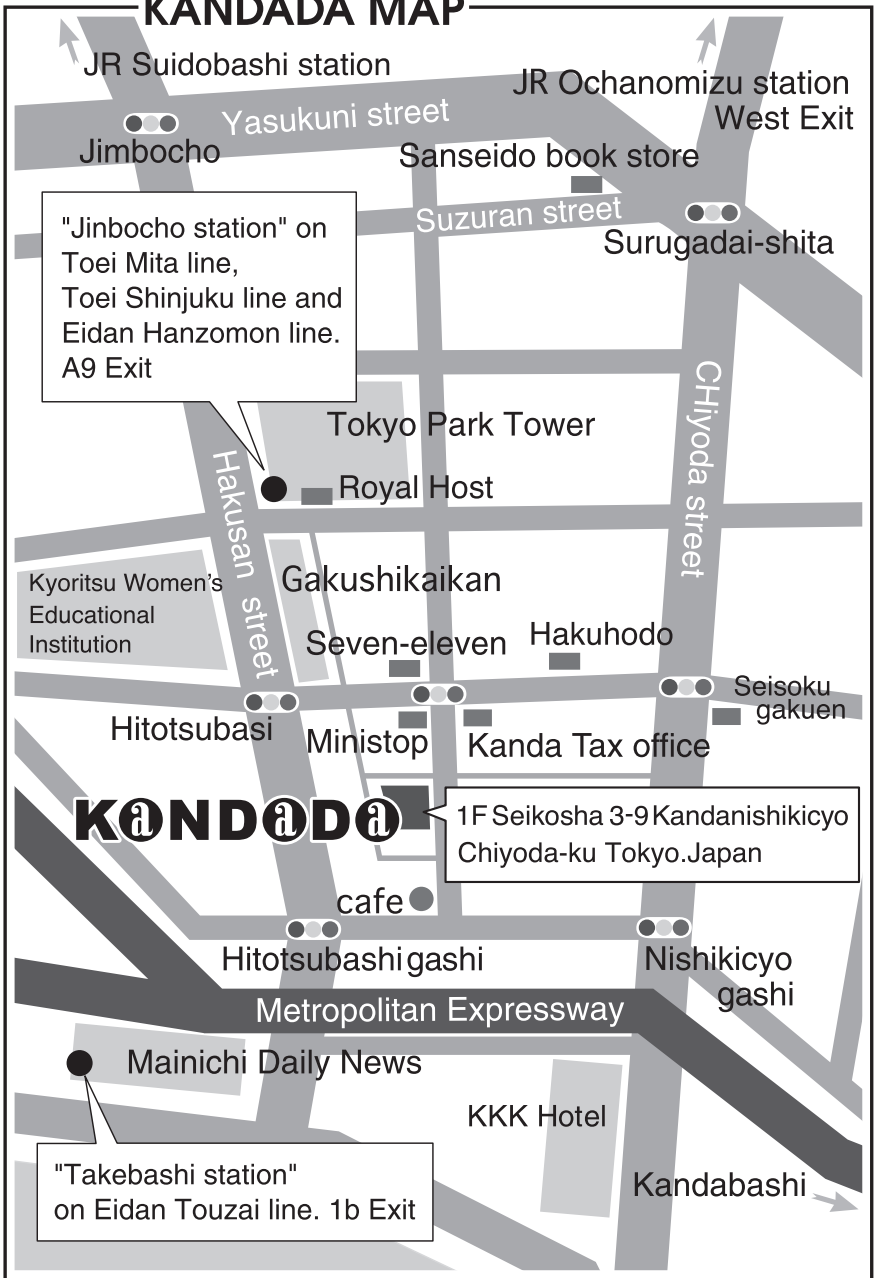

KANDADA MAP

Access 20mins on foot from "Ochanomizu Station" on JR line.
 3 mins on foot from "Takebashi station" on Eidan Touzai line.
 3 mins on foot from "Jimbocho station" on Toei Mita line,
 Toei Shinjuku line and Eidan Hanzomon line.